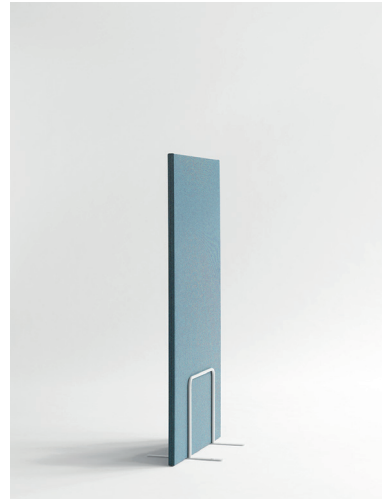

Zilenzio

Selling silence

0.5 Floor screen

Sizes: Width: 800, 1000, 1200 mm
Hights: 1200, 1500, 1800 mm
Thickness: 30 mm

Design: Base in 12 mm MDF, with 9 mm polyeter on each side. 3mm hard wood frame around the edges. Outwardly suited with fabric, hidden seam on the inside of the screen.

Foot: Foot 861 comes in white (NCS0500)

Standard fabrics: Cara from Camira Fabrics, Event from Gabriel price class 1
Blazer Lite from Camira Fabrics price class 2
Twist, Twist Melange from Gabriel, price class 2
Gaja and Fame from Gabriel, Blazer from Camira Fabrics price class 3
Clara, Remix and Revice from Kvadrat, price class 4

www.camirafabric.com
www.gabriel.dk
www.kvadrat.dk
For other fabrics, request quotation.

Specification text: Ex. Floorscreen 0.5 from ZilenZio 1000x1500 mm, filling with polyeter, fabric Cara , hidden seam on the edge on the screen.