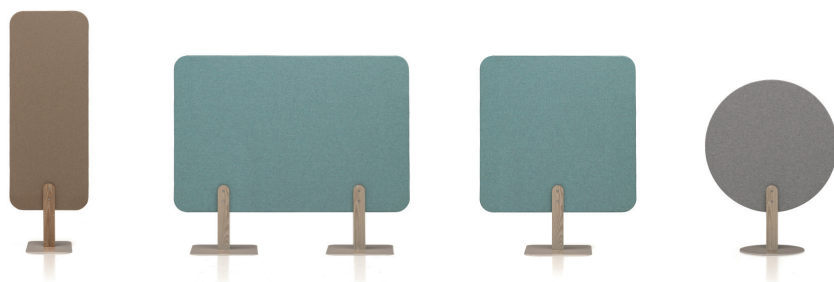

# Zilenzio

Selling silence

Dezibel floor screen, an absorption panel partition with a character of its own.

Sizes:                      Dezibel Round; Ø 1020 mm                      H: 1320 mm  
                                 Dezibel Square; B: 1200 mm                      H: 1500 mm  
                                 Dezibel Wide; B: 1600, 1800, 2000 mm                      H: 1500 mm  
                                 Dezibel Tall; B: 600 mm                      H: 1850 mm

Thickness: 70mm  
Foot height                      H: 300 mm  
Footplate Round                      Ø 490 mm  
Footplate other models                      490x490 mm

Design:                      Body of perforated MDF, rock wool filling, fabric covered exterior. Stand on base plate in painted steel, RAL 7032. Pole made of white-stained solid ash.

Standard fabrics:                      Cara from Camira Fabrics, price class 1  
                                 Event and Event screen from Gabriel, price class 1  
                                 Blazer Lite from Camira Fabrics, price class 2  
                                 Gaja, Twist, Fame from Gabriel, price class 2  
                                 Clara from Kvadrat, price class 3

[www.camirafabric.com](http://www.camirafabric.com)  
[www.gabriel.dk](http://www.gabriel.dk)  
[www.kvadrat.dk](http://www.kvadrat.dk)

Other fabrics, request quotation. Minimum fabric width 1100.

Specification text:                      Ex. Dezibel Wide floor screen from ZilenZio 1,800x1,500.  
                                 Absorption panel with rock wool filling, covered in Clara fabric.  
                                 Foot made of white-stained ash.