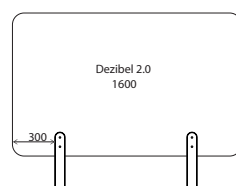

# Zilenzio

Selling silence

Dezibel floor screen, an absorption panel partition with a character of its own.

Sizes:                      Dezibel Round; Ø 1020 mm                      H: 1320 mm  
                                 Dezibel Square; B: 1200 mm                      H: 1500 mm  
                                 Dezibel Wide; B: 1600, 1800, 2000 mm                      H: 1500 mm  
                                 Dezibel Tall; B: 600 mm                      H: 1850 mm

Thickness: 70mm  
Foot height                      H: 300 mm  
Footplate Round                      Ø 490 mm  
Footplate other models                      490x490 mm

Design:                      Body of perforated MDF, rock wool filling, fabric covered exterior. Stand on base plate in painted steel, RAL 7032. Pole made of white-stained solid ash.

[www.camirafabric.com](http://www.camirafabric.com)  
[www.gabriel.dk](http://www.gabriel.dk)  
[www.kvadrat.dk](http://www.kvadrat.dk)

Other fabrics, request quotation. Minimum fabric width 1100.

Specification text:                      Ex. Dezibel Wide floor screen from ZilenZio 1,800x1,500.  
                                 Absorption panel with rock wool filling, covered in Clara fabric.  
                                 Foot made of white-stained ash.

Dezibel Tall  
600x1850 mm

Dezibel Square  
1200x1500 mm

Dezibel Round  
1020x1320 mm

Dezibel Wide  
1600x1500 mm

Dezibel Wide  
1800x1500 mm

Dezibel Wide  
2000x1500 mm