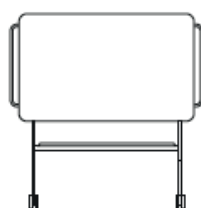

Zilenzio

Selling silence

Mezzo floor screen, a multi-functional screen with whiteboard on wheels.

Sizes: Widths: 800 och 1600 mm, Height: 1000 mm
Height from floor: 1900 mm
Thickness: 70 mm

Design: Chipboard frame, rock wool filling, covered with fabric. One side has a clear glass whiteboard. Consideration should be given to the colour of fabric selected, as it will sit behind the glass board on which you write. You can choose different fabrics on either side of the absorption panel. Behind the glass whiteboard is a magnetic metal layer. The frame is made of steel painted black or white. The frame holds a shelf for markers and accessories. The wheels are lockable and 660 mm apart, so the wheels extend 330 mm on each side.

www.camirafabric.com

www.gabriel.dk

www.kvadrat.dk

Other fabrics, request quotation. minimum fabric width 1100 mm.

Specification text: Ex. Mezzo floor screen from ZilenZio 1,600x1,900, absorption panel with rock wool filling, magnetic glass whiteboard on one side and Cara fabric on both sides. White stand.

Mezzo Tall
800x1900 mm

Mezzo Wide
1600x1900 mm

700 mm