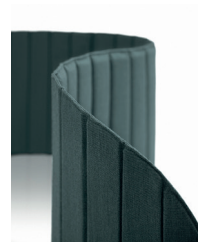

Zilenzio

Selling silence

Focus is a lightweight baffle that creates a more focused workplace.

Sizes: 1185x320, 1980x320, 2970x320 mm
1185x450, 1980x450, 2970x450 mm

Thickness: 10 mm

Design: The screens surface is composed entirely of fabric, the inside is filled of hard strips made by 2,5 mm MDF. And then we put a seam in between to create an elegant appearance.

Standard fabrics: Cara from Camira Fabrics, Event from Gabriel price class 1
Blazer Lite from Camira Fabrics price class 2
Twist, Twist Melange from Gabriel, price class 2
Gaja and Fame from Gabriel, Blazer from Camira Fabrics price class 3
Clara, Remix and Revice from Kvadrat, price class 4

www.camirafabric.com
www.gabriel.dk
www.kvadrat.dk
Other fabrics, request quotation.

Specification text: Ex. Table Screen Focus from ZilenZio 1185x320 mm, covered in fabric Remix. Quilted and foldable for freer formgiving and easy storage.