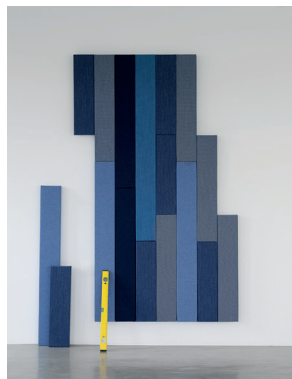

Zilenzio

Selling silence

Timber Ceiling absorbent comes in a variety of sizes and can be combined in eternity to reach visual and acoustic effects as wanted.

Sizes: 150x600, 800, 1000, 1200, 1400mm
Thickness: Absorbent 53mm, distance from wall 10 mm

Konstruktion: Back in MDF. Filling of mineral wool on the outside covered with fabric.
Easily fitted up with the distance covered with Velcro.

Standard tyger: Cara from Camira Fabrics, Event from Gabriel price class 1
Blazer Lite from Camira Fabrics, price class 2
Gaja, Twist, Fame from Gabriel, price class 2
Clara, Remix from Kvadrat, price class 3
ZilenZios own standard motives, see zilenzio.se