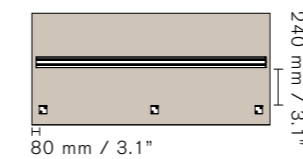

Height: 700 mm
Height above table top with clamp bracket: 600 mm
Thickness: 40 mm
Corner: Straight or rounded R30 mm

Request a quotation for other sizes.

DESIGN

Frame construction of solid wood.
Filling consisting stone wool, with the best sound-absorbing properties.
Foam on the front and back.

N10-values

Dezibel 2200	5,6
Dezibel 2000	6,2
Dezibel 1800	6,8
Dezibel 1600	7,7
Dezibel 1400	8,8
Dezibel 1200	10
Dezibel 940	13
Dezibel 840	14

OPTIONAL

- Removable fabric
 - Rounded corners
 - Beveled corners
 - Hidden magnetic connection
 - Reinforced for toolbar
- Integrated or surface mounted toolbar are placed approximately 240 mm (9.4") above tabletop.

Angle bracket 95
Length 95 mm (3.7")

Corner fitting 90°
Depth 40 mm (1.6")

Adjustable bracket left
Length 58 mm (2.3")

Adjustable bracket right
Length 58 mm (2.3")

LAQUER

Standard colors Fixtures

Grey
RAL 9006