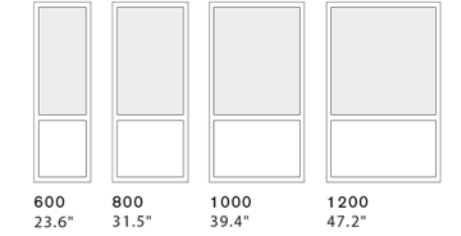

OFFIZZ Floor screen

1100 fully clad
43.3"

1500 fully clad
59.1"

1900 fully clad
74.8"

1100 half-clad
43.3"

1500 half-clad
59.1"

1900 half-clad
74.8"

DIVIDE AND CREATE CALM

D: screen 70 base 300	90°: 620 x 240 45°: 890 x 380
D: screen 2.8" base 11.8"	90°: 24.4" x 9.4" 45°: 35" x 15"

1500 panel with glass mounted with/without frame
59.1"

1900 panel with glass mounted with/without frame
74.8"

1500 half-clad with glass mounted with/without frame
59.1"

1900 half-clad with glass mounted with/without frame
74.8"

1500 fully clad with glass mounted with/without frame
59.1"

1900 fully clad with glass mounted with/without frame
74.8"