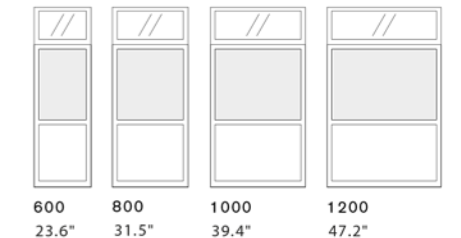

D: screen 70 base 300	90°: 620 x 240 45°: 890 x 380
D: screen 2.8" base 11.8"	90°: 24.4" x 9.4" 45°: 35" x 15"

1500 panel with glass mounted with/without frame
59.1"

1900 panel with glass mounted with/without frame
74.8"

1500 half-clad with glass mounted with/without frame
59.1"

1900 half-clad with glass mounted with/without frame
74.8"

1500 fully clad with glass mounted with/without frame
59.1"

1900 fully clad with glass mounted with/without frame
74.8"