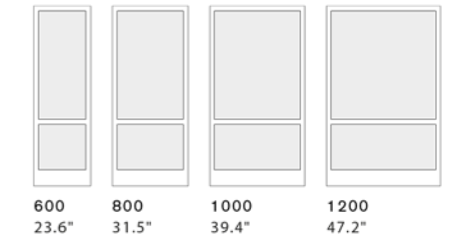

OFFIZZ Floor screen

1100 fully clad
43.3"

1500 fully clad
59.1"

1900 fully clad
74.8"

1100 half-clad
43.3"

1500 half-clad
59.1"

1900 half-clad
74.8"

DIVIDE AND CREATE CALM

D: screen 70 base 300	90°: 620 x 240 45°: 890 x 380
D: screen 2.8" base 11.8"	90°: 24.4" x 9.4" 45°: 35" x 15"

1500 panel with glass mounted with/without frame
59.1"

1900 panel with glass mounted with/without frame
74.8"

1500 half-clad with glass mounted with/without frame
59.1"

1900 half-clad with glass mounted with/without frame
74.8"

1500 fully clad with glass mounted with/without frame
59.1"

1900 fully clad with glass mounted with/without frame
74.8"