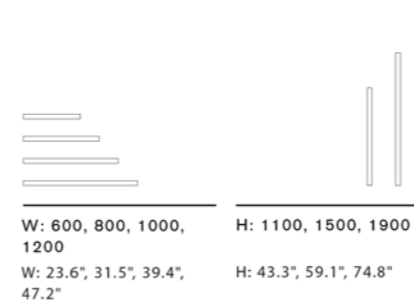

D: screen 70 base 300	90°: 620 x 240 45°: 890 x 380
D: screen 2.8" base 11.8"	90°: 24.4" x 9.4" 45°: 35" x 15"

1500 panel with glass mounted with/without frame
59.1"

1900 panel with glass mounted with/without frame
74.8"