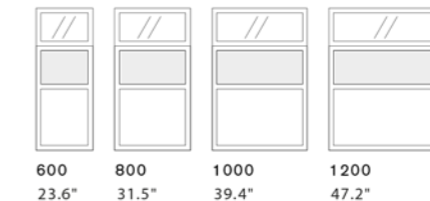

D: screen 70 base 300	90°: 620 x 240 45°: 890 x 380
D: screen 2.8" base 11.8"	90°: 24.4" x 9.4" 45°: 35" x 15"

1500 panel with glass mounted with/without frame
59.1"

1900 panel with glass mounted with/without frame
74.8"

1500 half-clad with glass mounted with/without frame
59.1"

1900 half-clad with glass mounted with/without frame
74.8"

1500 fully clad with glass mounted with/without frame
59.1"

1900 fully clad with glass mounted with/without frame
74.8"