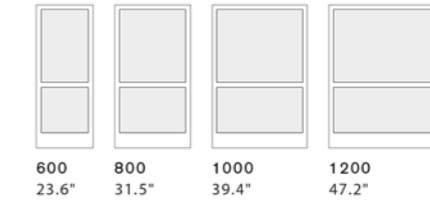

OFFIZZ Floor screen

1100 fully clad
43.3"

1500 fully clad
59.1"

1900 fully clad
74.8"

1100 half-clad
43.3"

1500 half-clad
59.1"

1900 half-clad
74.8"

DIVIDE AND CREATE CALM

D: screen 70 base 300	90°: 620 x 240 45°: 890 x 380
D: screen 2.8" base 11.8"	90°: 24.4" x 9.4" 45°: 35" x 15"

1500 panel with glass mounted with/without frame
59.1"

1900 panel with glass mounted with/without frame
74.8"

1500 half-clad with glass mounted with/without frame
59.1"

1900 half-clad with glass mounted with/without frame
74.8"

1500 fully clad with glass mounted with/without frame
59.1"

1900 fully clad with glass mounted with/without frame
74.8"