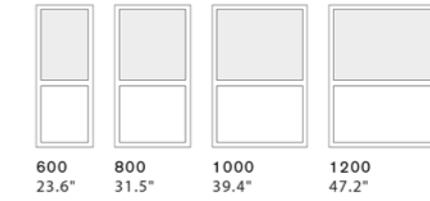

OFFIZZ Floor screen

1100 fully clad
43.3"

1500 fully clad
59.1"

1900 fully clad
74.8"

1100 half-clad
43.3"

1500 half-clad
59.1"

1900 half-clad
74.8"

DIVIDE AND CREATE CALM

D: screen 70 base 300	90°: 620 x 240 45°: 890 x 380
D: screen 2.8" base 11.8"	90°: 24.4" x 9.4" 45°: 35" x 15"

1500 panel with glass mounted with/without frame
59.1"

1900 panel with glass mounted with/without frame
74.8"

1500 half-clad with glass mounted with/without frame
59.1"

1900 half-clad with glass mounted with/without frame
74.8"

1500 fully clad with glass mounted with/without frame
59.1"

1900 fully clad with glass mounted with/without frame
74.8"