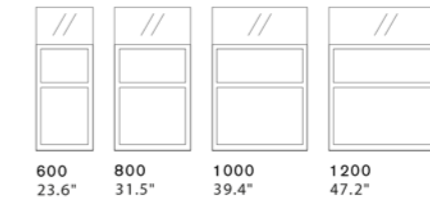

OFFIZZ Floor screen

1100 fully clad
43.3"

1500 fully clad
59.1"

1900 fully clad
74.8"

1100 half-clad
43.3"

1500 half-clad
59.1"

1900 half-clad
74.8"

DIVIDE AND CREATE CALM

D: screen 70 base 300	90°: 620 x 240 45°: 890 x 380
D: screen 2.8" base 11.8"	90°: 24.4" x 9.4" 45°: 35" x 15"

1500 panel with glass mounted with/without frame
59.1"

1900 panel with glass mounted with/without frame
74.8"

1500 half-clad with glass mounted with/without frame
59.1"

1900 half-clad with glass mounted with/without frame
74.8"

1500 fully clad with glass mounted with/without frame
59.1"

1900 fully clad with glass mounted with/without frame
74.8"