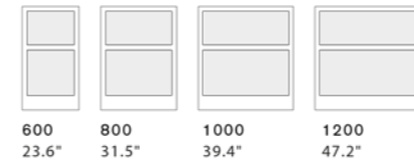

OFFIZZ Floor screen

1100 fully clad
43.3"

1500 fully clad
59.1"

1900 fully clad
74.8"

1100 half-clad
43.3"

1500 half-clad
59.1"

1900 half-clad
74.8"

DIVIDE AND CREATE CALM

D: screen 70 base 300	90°: 620 x 240 45°: 890 x 380
D: screen 2.8" base 11.8"	90°: 24.4" x 9.4" 45°: 35" x 15"

1500 panel with glass mounted with/without frame
59.1"

1900 panel with glass mounted with/without frame
74.8"

1500 half-clad with glass mounted with/without frame
59.1"

1900 half-clad with glass mounted with/without frame
74.8"

1500 fully clad with glass mounted with/without frame
59.1"

1900 fully clad with glass mounted with/without frame
74.8"