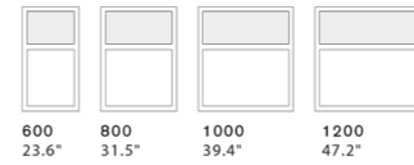

OFFIZZ Floor screen

1100 fully clad
43.3"

1500 fully clad
59.1"

1900 fully clad
74.8"

1100 half-clad
43.3"

1500 half-clad
59.1"

1900 half-clad
74.8"

DIVIDE AND CREATE CALM

D: screen 70 base 300	90°: 620 x 240 45°: 890 x 380
D: screen 2.8" base 11.8"	90°: 24.4" x 9.4" 45°: 35" x 15"

1500 panel with glass mounted with/without frame
59.1"

1900 panel with glass mounted with/without frame
74.8"

1500 half-clad with glass mounted with/without frame
59.1"

1900 half-clad with glass mounted with/without frame
74.8"

1500 fully clad with glass mounted with/without frame
59.1"

1900 fully clad with glass mounted with/without frame
74.8"