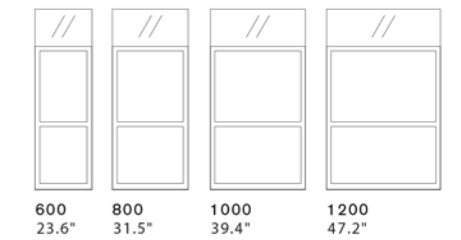

OFFIZZ Floor screen

1100 fully clad
43.3"

1500 fully clad
59.1"

1900 fully clad
74.8"

1100 half-clad
43.3"

1500 half-clad
59.1"

1900 half-clad
74.8"

DIVIDE AND CREATE CALM

D: screen 70 base 300	90°: 620 x 240 45°: 890 x 380
D: screen 2.8" base 11.8"	90°: 24.4" x 9.4" 45°: 35" x 15"

1500 panel with glass mounted with/without frame
59.1"

1900 panel with glass mounted with/without frame
74.8"

1500 half-clad with glass mounted with/without frame
59.1"

1900 half-clad with glass mounted with/without frame
74.8"

1500 fully clad with glass mounted with/without frame
59.1"

1900 fully clad with glass mounted with/without frame
74.8"