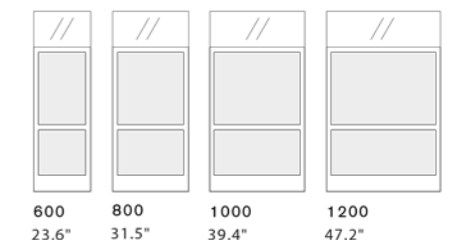

D: screen 70 base 300	90°: 620 x 240 45°: 890 x 380
D: screen 2.8" base 11.8"	90°: 24.4" x 9.4" 45°: 35" x 15"

1500 panel with glass mounted with/without frame
59.1"

1900 panel with glass mounted with/without frame
74.8"

1500 half-clad with glass mounted with/without frame
59.1"

1900 half-clad with glass mounted with/without frame
74.8"

1500 fully clad with glass mounted with/without frame
59.1"

1900 fully clad with glass mounted with/without frame
74.8"