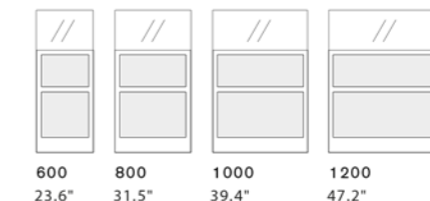

D: screen 70 base 300	90°: 620 x 240 45°: 890 x 380
D: screen 2.8" base 11.8"	90°: 24.4" x 9.4" 45°: 35" x 15"

1500 panel with glass mounted with/without frame
59.1"

1900 panel with glass mounted with/without frame
74.8"

1500 half-clad with glass mounted with/without frame
59.1"

1900 half-clad with glass mounted with/without frame
74.8"

1500 fully clad with glass mounted with/without frame
59.1"

1900 fully clad with glass mounted with/without frame
74.8"