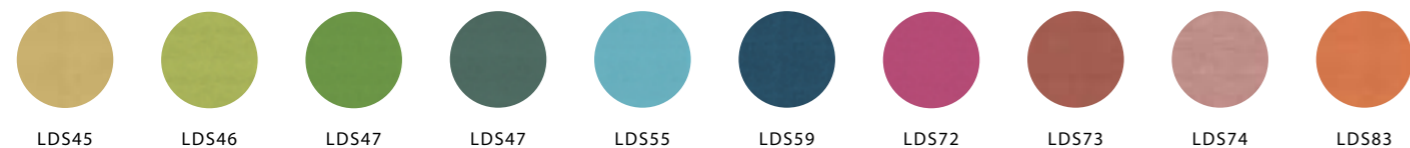

STANDARD FABRICS

Blazer Lite
Blazer, Synergy
Divina MD
For other fabrics, please request quote.

Camira Fabrics
Camira
Kvadrat

Price group. 2
Price group. 3
Price group. 4

CARE AND MAINTENANCE

To maintain the colour and look of the fabric it should be vacuumed regularly with a soft nozzle.

How to remove stains from wool fabrics:
- Dab or wipe lightly with a damp cloth.

Please note: The listed fabric colours are just a selection. For more colours, see zilenzio.se. Colours may deviate from their actual appearance on a PDF or print out. To see the exact fabric colours, please ask us for fabric samples for a specific product.

BLAZER LITE CAMIRA FABRICS

PRICE GROUP. 2

SYNERGY CAMIRA FABRICS

PRICE GROUP. 3

Zilenzio

Head Office
Hjalmar Bergmans väg 7
703 58 Örebro Sweden

Phone: +46 19 672 17 00
Mail: info@zilenzio.se

www.zilenzio.com
Facebook: Zilenzio
Instagram: @zilenzio
© 2020 Zilenzio