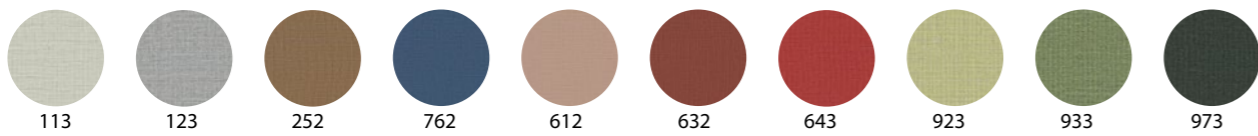

Color deviation can occur when viewing PDF and print. To see exact fabric colors, please order a sample from us.

Carlow Camira Fabrics

PRICE GROUP 1

Blazer Lite Camira Fabrics

PRICE GROUP 2

Twist Gabriel

PRICE GROUP 2

Remix Kvadrat

PRICE GROUP 3

Synergy Camira Fabrics

PRICE GROUP 3

Melange Nap Kvadrat

PRICE GROUP 4

Zilenzio

Selling silence