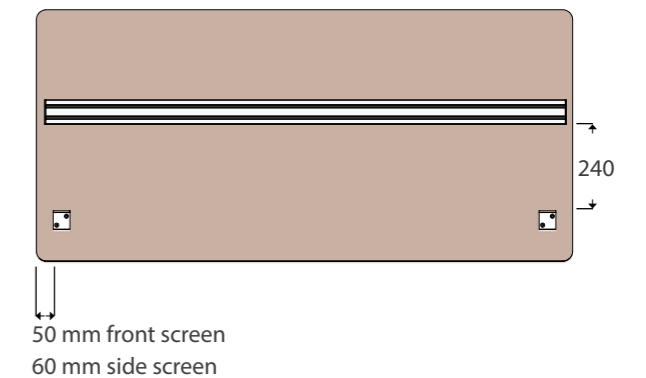

Widths:	640, 840, 940, 1000, 1200, 1400, 1600, 1800, 2000, 2200 mm
Height:	750 mm
Height above tabletop:	600 mm
Thickness:	40 mm
Edge:	R30 mm

Request a quotation for other sizes.

Design

Chipboard frame, with mineral wool filling and textile cover. Hidden magnets at the edge, no angular couplings needed. Attached to table with 2-3 table fittings.

Descriptive text

Example: Dezibel table screen straight from Zilenzio. The screen shall have a filling of stone wool of at least 40 mm, edge band on the sides embroidered with knitting. Connection in corners between screens with hidden magnets. Front screen is always prepared for toolbar.

Technical specification:

Size 1600x750x40 with 600 mm over tabletop- Straight corners. Edge band on the sides.

Upholstery Blazer Lite from Camira.

Approved according to möbelfakta.

Sound tested according to Swedish standard SS 25269 N10-värde at the maximum of 8.