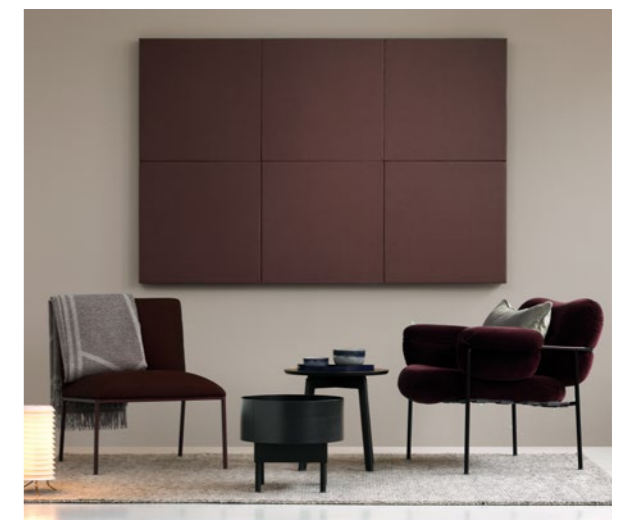

Technical specification:

Size 1200x1200x53 mm
Frabric: Fiord by Kvadrat
Approved according to möbelfakta.
Sound tested according to Swedish standard SS 25269
N10-value at most 5

Standard fabrics

We have a selection of standard fabrics with different characters.