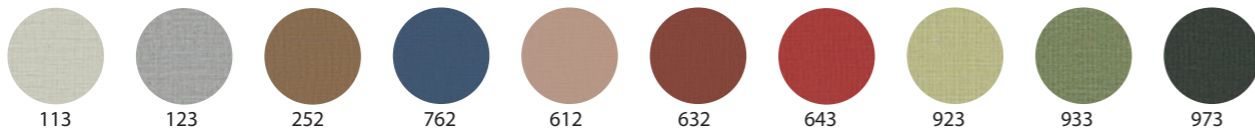

Color deviation can occur when viewing PDF and print. To see exact fabric colors, please order a sample from us.

Carlow Camira Fabrics

PRICE GROUP 1

Blazer Lite Camira Fabrics

PRICE GROUP 2

Twist Gabriel

PRICE GROUP 2

Remix Kvadrat

PRICE GROUP 3

Synergy Camira Fabrics

PRICE GROUP 3

Melange Nap Kvadrat

PRICE GROUP 4

Zilenzio

Selling silence