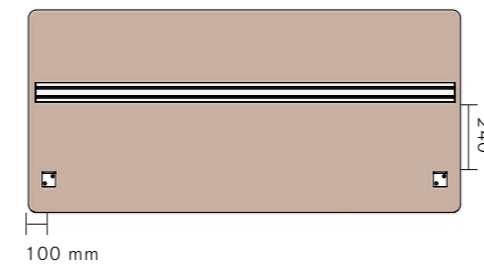

FUNCTION LIST ACCESSORIES

Monitor arm, pen cup, shelf, nameplate.

DESIGNER

Zilenzio

FITTINGS

LACQUER

Standard lacquer for fittings

PRESCRIPTIVE TEXT

Table screen Optima rounded corners from Zilenzio.
The screen must have a filling of recycled PET fiber.
The filling must be A-rated for sound absorption.
Made for recycling with removable fabric.

Technical specification:

Dimensions 1600x640x30 of which 525 mm above table.
Filling of recycled A-rated PET fiber.
Rounded corners R30 mm. Removable fabric with black Velcro.

Furniture facts certified.
Sound tested according to Swedish standard SS 25269 N10 value of not more than 10 and
SS-EN ISO 354, ISO and 11654: 1997 Filling material class A.