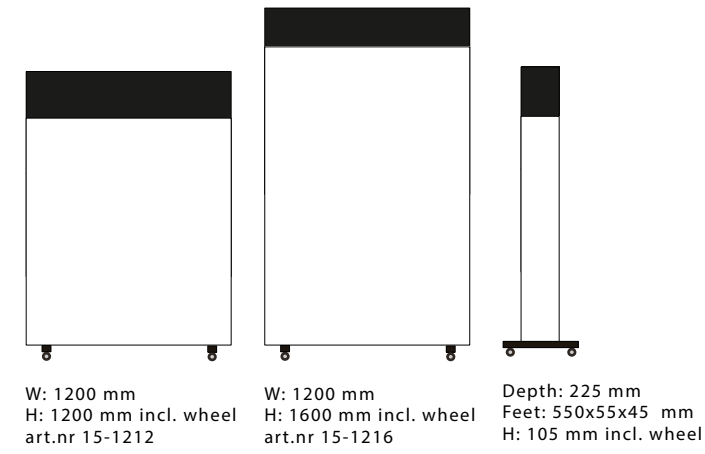

ZORLA

Floor screen

DIMENSIONS

Width:	1200 mm
Height:	1200, 1600 mm
Height with shelf:	1370, 1720 mm
Depth:	225 mm
Depth with shelf:	345 mm
Base placed from edge:	100 mm

Shelf (inside):	
Höjd:	331 mm
Bredd:	1162 mm
Djup:	270 mm

Flower Box (inside):	
Height:	200 mm
Width:	1174 mm
Deep:	199 mm

DESIGNER

Anca Inredningsarkitekter AB

DESIGN

Body made of wood, panels filled with stone wool.
Exterior surface in fabric. Base with locking wheels.