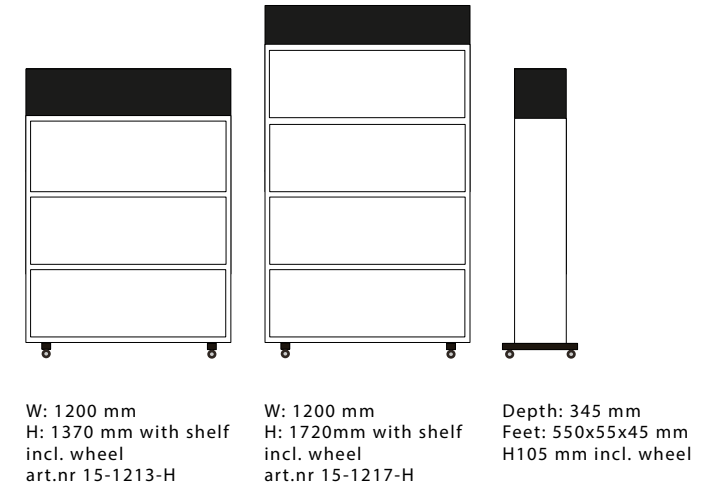

zilenzi0

Product sheet

Zorla

Zorla

Room dividers

Zorla is a mobile floor screen with sound absorbing effects, perfect for reducing noise in open room constellations. The top wooden box can be filled with natural or fake plants to make it a decorative piece of furniture, making it especially useful in schools and offices.

ZORLA

Floor screen

DIMENSIONS

Width:	1200 mm
Height:	1200, 1600 mm
Height with shelf:	1370, 1720 mm
Depth:	225 mm
Depth with shelf:	345 mm
Base placed from edge:	100 mm

Shelf (inside):	
Höjd:	331 mm
Bredd:	1162 mm
Djup:	270 mm

Flower Box (inside):	
Height:	200 mm
Width:	1174 mm
Deep:	199 mm

DESIGNER

Anca Inredningsarkitekter AB

DESIGN

Body made of wood, panels filled with stone wool.
Exterior surface in fabric. Base with locking wheels.