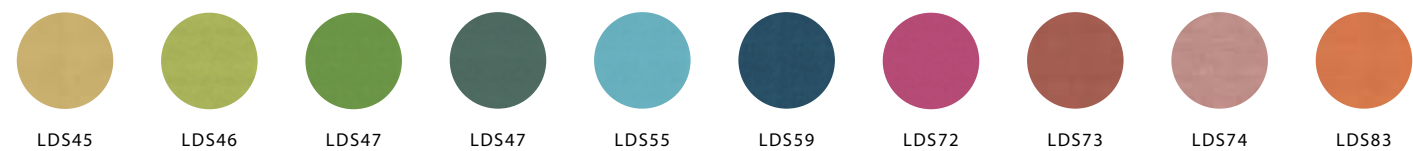

OPTIONAL ADD ON - PLANTS

Aloe Vera	art.nr 91-412
Sakaki	art.nr 91-410
Boston fern	art.nr 91-411

STANDARD COLOUR OF PLANT BOX

Option – custom NCS colour

The base is the same veneer as the box

STANDARD COLOURS FOR WHEELS

STANDARD FABRICS

We have a large selection of fabrics in different looks and styles.

Cara, Carlow	Camira Fabrics	Price group.1
Event Screen+	Gabriel	Price group 1
Blazer Lite	Camira Fabrics	Price group 2
Twist	Gabriel	Price group 2
Floyd Screen	Kvadrat	Price group 2
Remix	Kvadrat	Price group 3
Blazer, Synergy	Camira	Price group 3
Fiord, Melange Nap	Kvadrat	Price group 4
For other fabrics, please request quote.		

How to remove stains from wool fabrics:
 - Dab or wipe lightly with a damp cloth.

Please note: The listed fabric colours are just a selection. For more colours, see zilenzio.se Colours may deviate from their actual appearance on a PDF or print out. To see the exact fabric colours, please ask us for fabric samples for a specific product.

CARLOW CAMIRA FABRICS

BLAZER LITE CAMIRA FABRICS

TWIST GABRIEL

REMIX KVADRAT

SYNERGY CAMIRA FABRICS

MELANGE NAP KVADRAT

Zilenzio

Head Office
 Hjalmar Bergmans väg 7
 703 58 Örebro Sweden